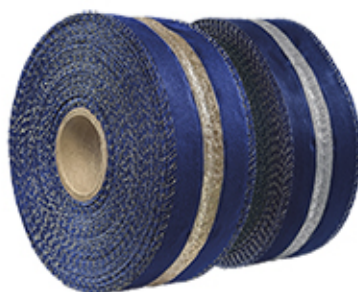

FITA DE TNT COM LAMÊ

com lamê ouro ou prata
45mm x 24,75m

Azul Escuro

OURO - Ref. 83.06.222
PRATA - Ref. 83.06.221