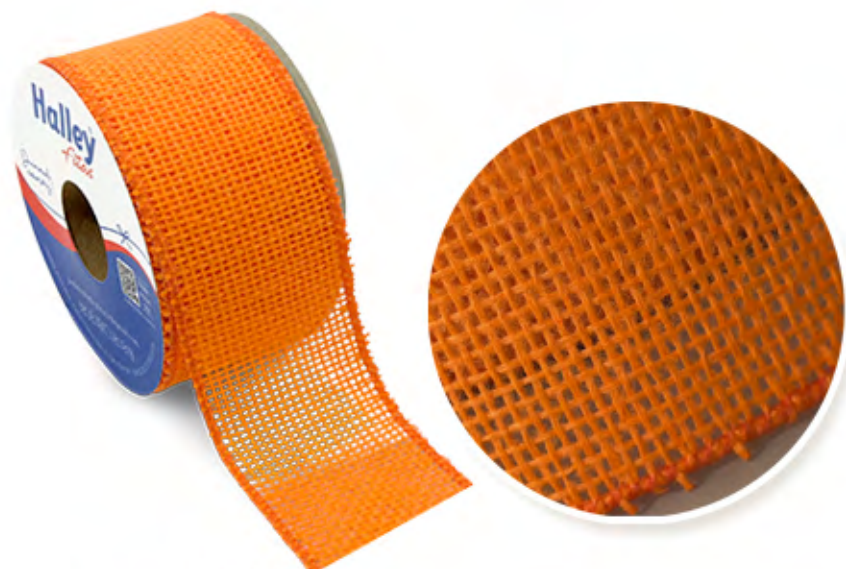

Laranja
40mm - Ref. 9687.01
63mm - Ref. 9681.01

Azul Claro
40mm - Ref. 9688.05
63mm - Ref. 9682.05

Vermelho
63mm - Ref. 9686.17

Imagem meramente ilustrativa

FITAS TELA JUTA ARAMADAS

63mm x 9,14m

Laranja
63mm - Ref. 9613.01